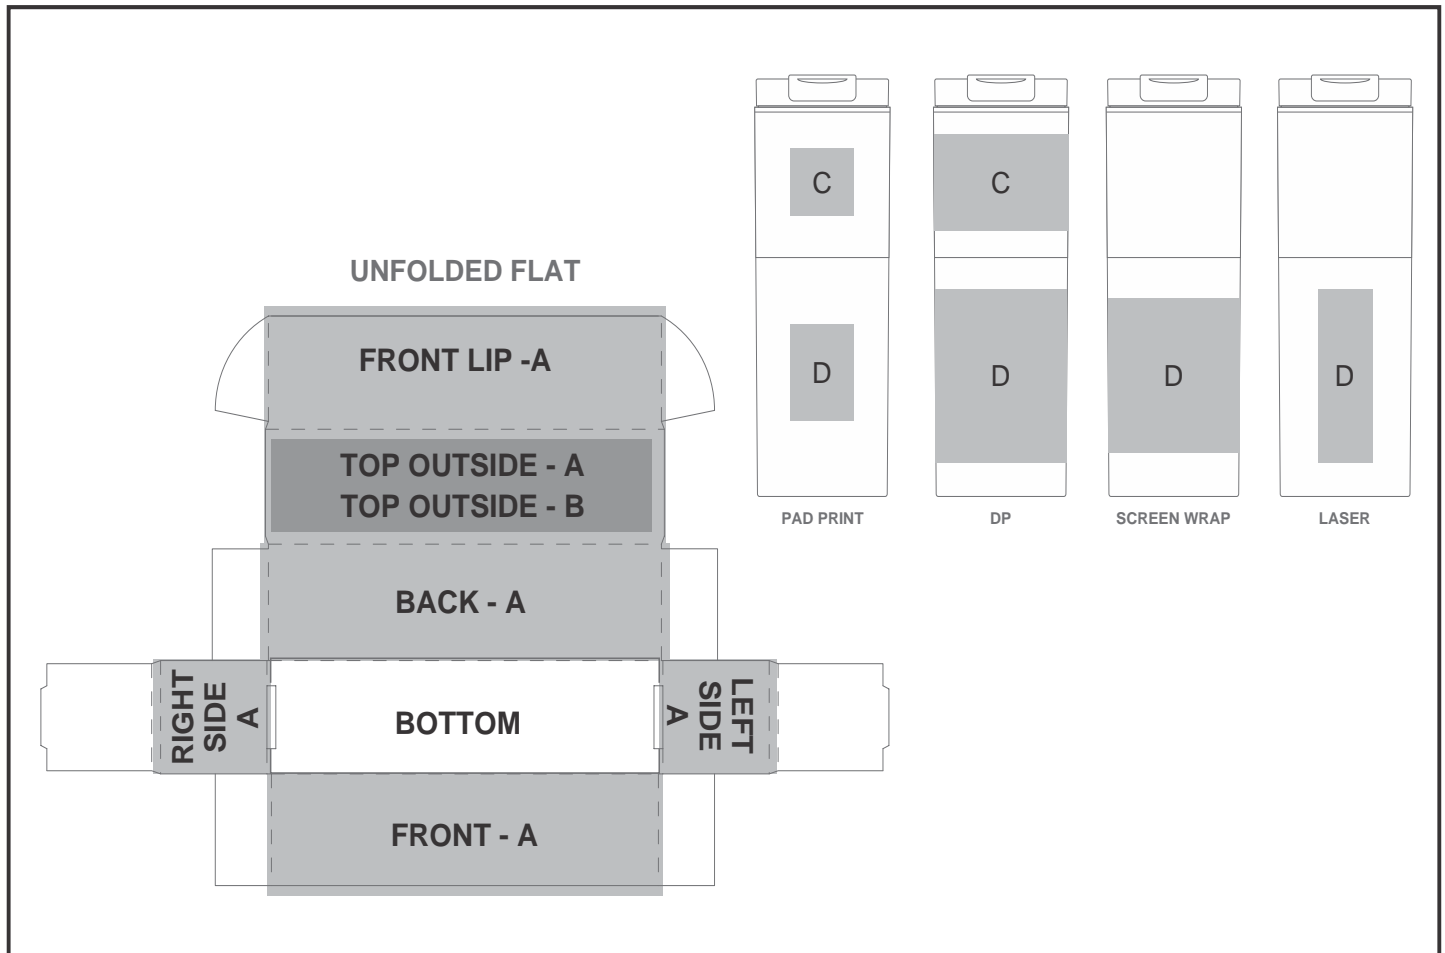

## Need to know:

- Includes 1-Position Direct Print on Box AND - Includes 1-Colour, 1-Position Screen Wrap (setup fee applies)

- **Please Note:** Due to the nature of the printing process, any white in a logo cannot be branded and we cannot guarantee an exact colour match as the box has a matt finish. The nature and inconsistency of the pre-cut boards may create a 1-3mm of unbranded space on the front lip and imperfections maybe be found within the print. Large solid coverage prints are not recommended, if large solid coverage is required, it is recommended on kraft boxes as imperfections are less noticeable.

- Please Note: The Lid will not line up with the Print.

- Laser Colour: Gold

## Branding Options:

| Position | Branding Method (Branding Code)      | No. of Colours | Dimension                   |
|----------|--------------------------------------|----------------|-----------------------------|
| A        | Digital Custom Packaging (DCP-CHG-2) | Full Colour    | 436,5mm wide x 364,5mm high |
| B        | Digital Custom Packaging (DCP-CHG-2) | Full Colour    | 258mm wide x 62mm high      |
| C        | Pad Printing (PC)                    | 4 Colours      | 35mm wide x 35mm high       |
| C        | Digital Print Drinkware (DP-D)       | Full Colour    | 220mm wide x 50mm high      |

|   |                                |             |                        |
|---|--------------------------------|-------------|------------------------|
| D | Pad Printing (PC)              | 4 Colours   | 35mm wide x 50mm high  |
| D | Digital Print Drinkware (DP-D) | Full Colour | 220mm wide x 90mm high |
| D | Screen Wrap (SW)               | 1 Colour    | 230mm wide x 80mm high |
| D | Laser Engraving (LB)           | N/A         | 90mm wide x 30mm high  |